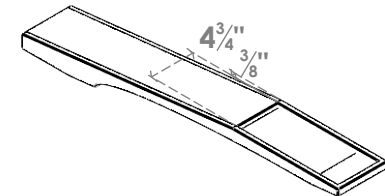

ITEM NUMBER: BRCPC055X36000X04000LEC

5 1/2"W X 36"D X 4"H LEGACY ARCHITECTURAL GRADE PVC CLOSED KNEE BRACE

SIDE PROFILE

FRONT PROFILE

ISOMETRIC

EKENA MILLWORK
 2300 WEST MAIN ST.
 CLARKSVILLE, TX 75426
 TOLL FREE: 866-607-0453
 WWW.EKENAMILLWORK.COM