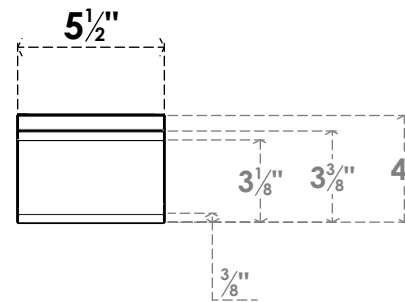

ITEM NUMBER: BRCPC055X36000X04000LEC

5 1/2"W X 36"D X 4"H LEGACY ARCHITECTURAL GRADE PVC CLOSED KNEE BRACE

SIDE PROFILE

FRONT PROFILE

ISOMETRIC

EKENA MILLWORK
 2300 WEST MAIN ST.
 CLARKSVILLE, TX 75426
 TOLL FREE: 866-607-0453
 WWW.EKENAMILLWORK.COM