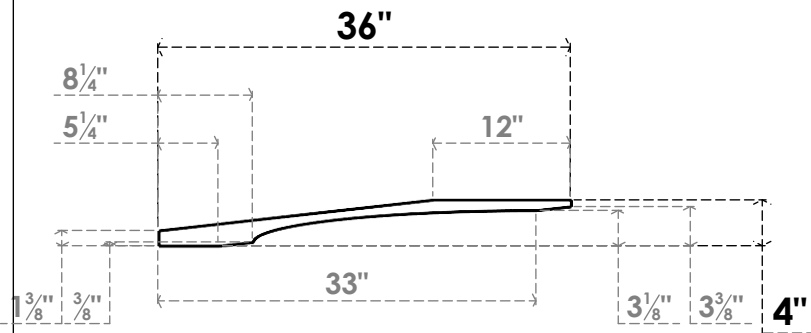

ITEM NUMBER: BRCPC055X36000X04000LEC

5 1/2"W X 36"D X 4"H LEGACY ARCHITECTURAL GRADE PVC CLOSED KNEE BRACE

SIDE PROFILE

FRONT PROFILE

ISOMETRIC

EKENA MILLWORK
 2300 WEST MAIN ST.
 CLARKSVILLE, TX 75426
 TOLL FREE: 866-607-0453
 WWW.EKENAMILLWORK.COM